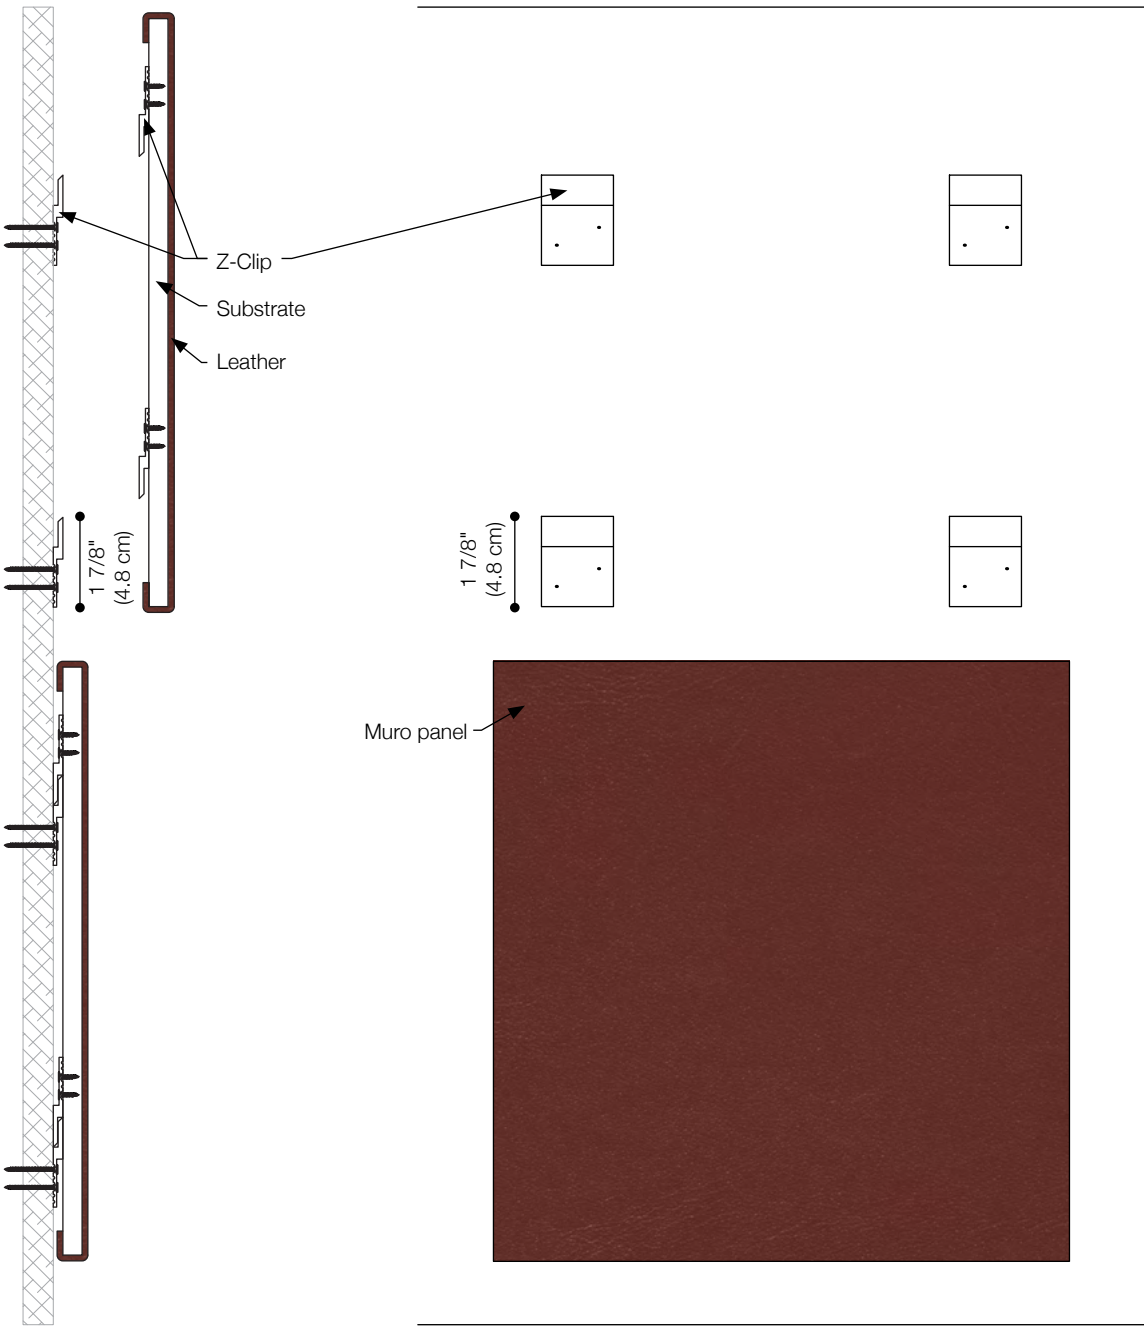

Z-Clip Installation

1 Section with Z-Clip Mounting
Scale: 3" = 1'-0"

2 Elevation with Z-Clip Mounting
Scale: 3" = 1'-0"